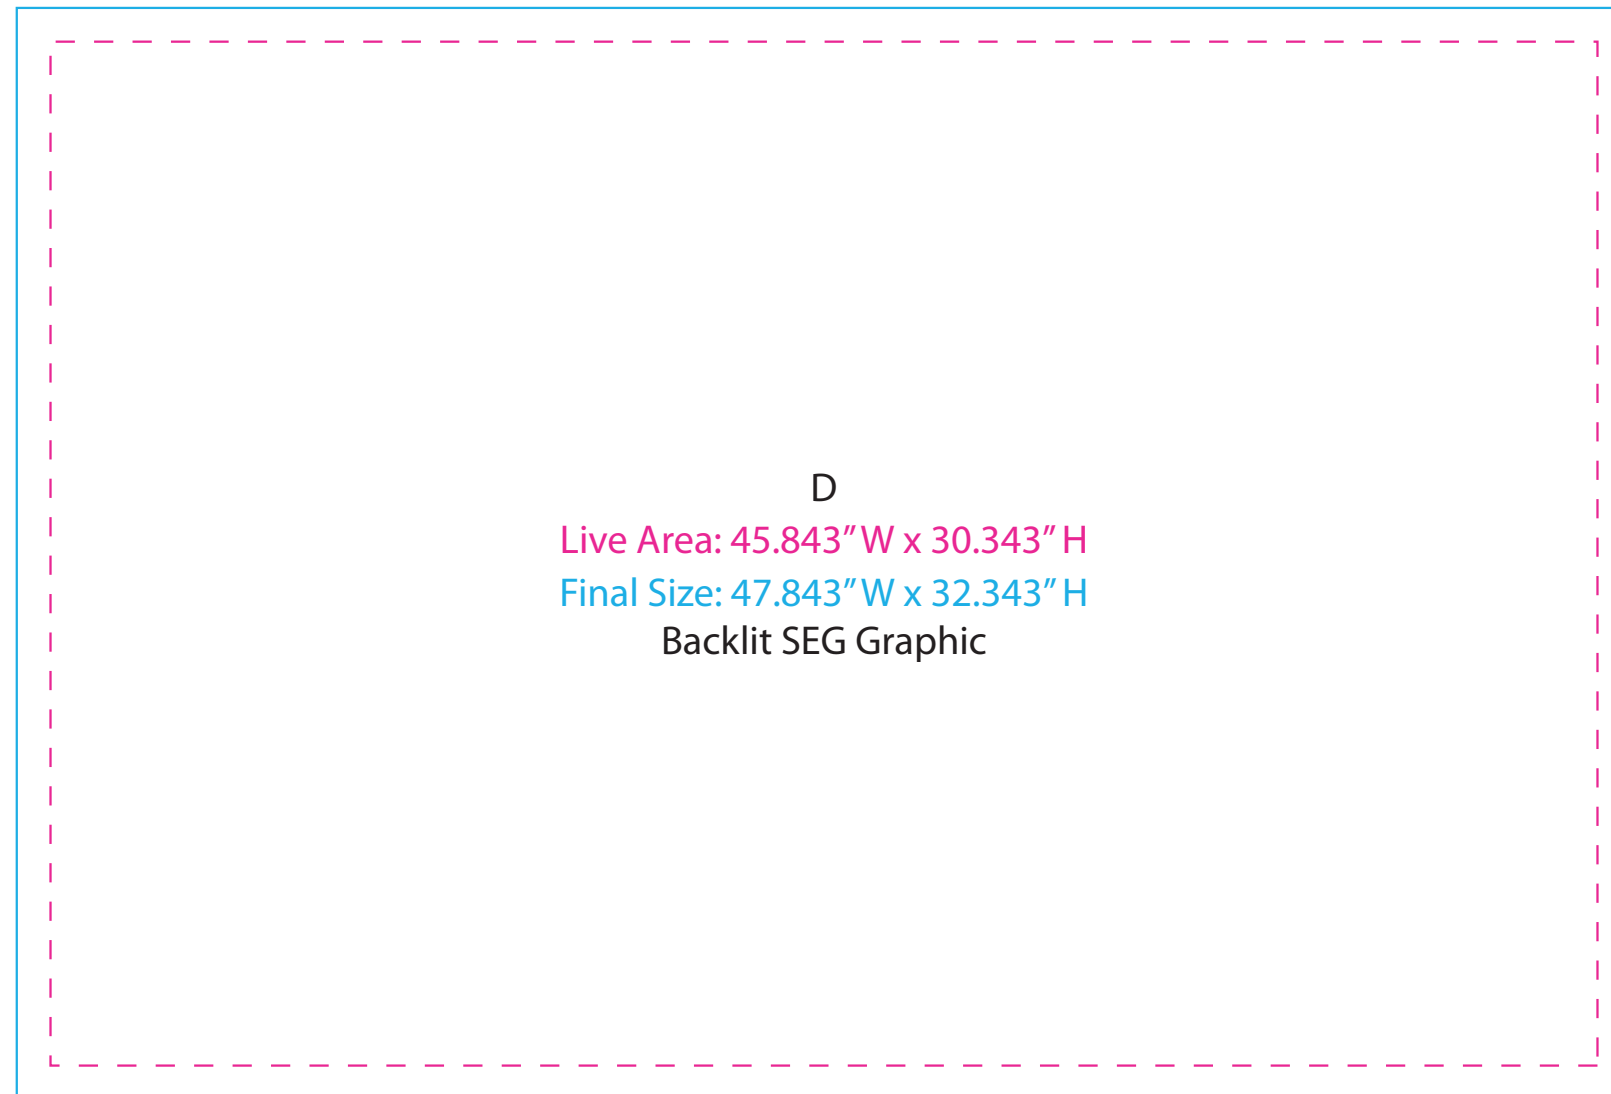

Graphic Template

NOTE: All Raster Art (jpg, tiff,psd, png, etc.) must be at least 100 dpi at print size.
Standard kits are often customized. Please check with Customer Service to ensure that this template matches your specific job.