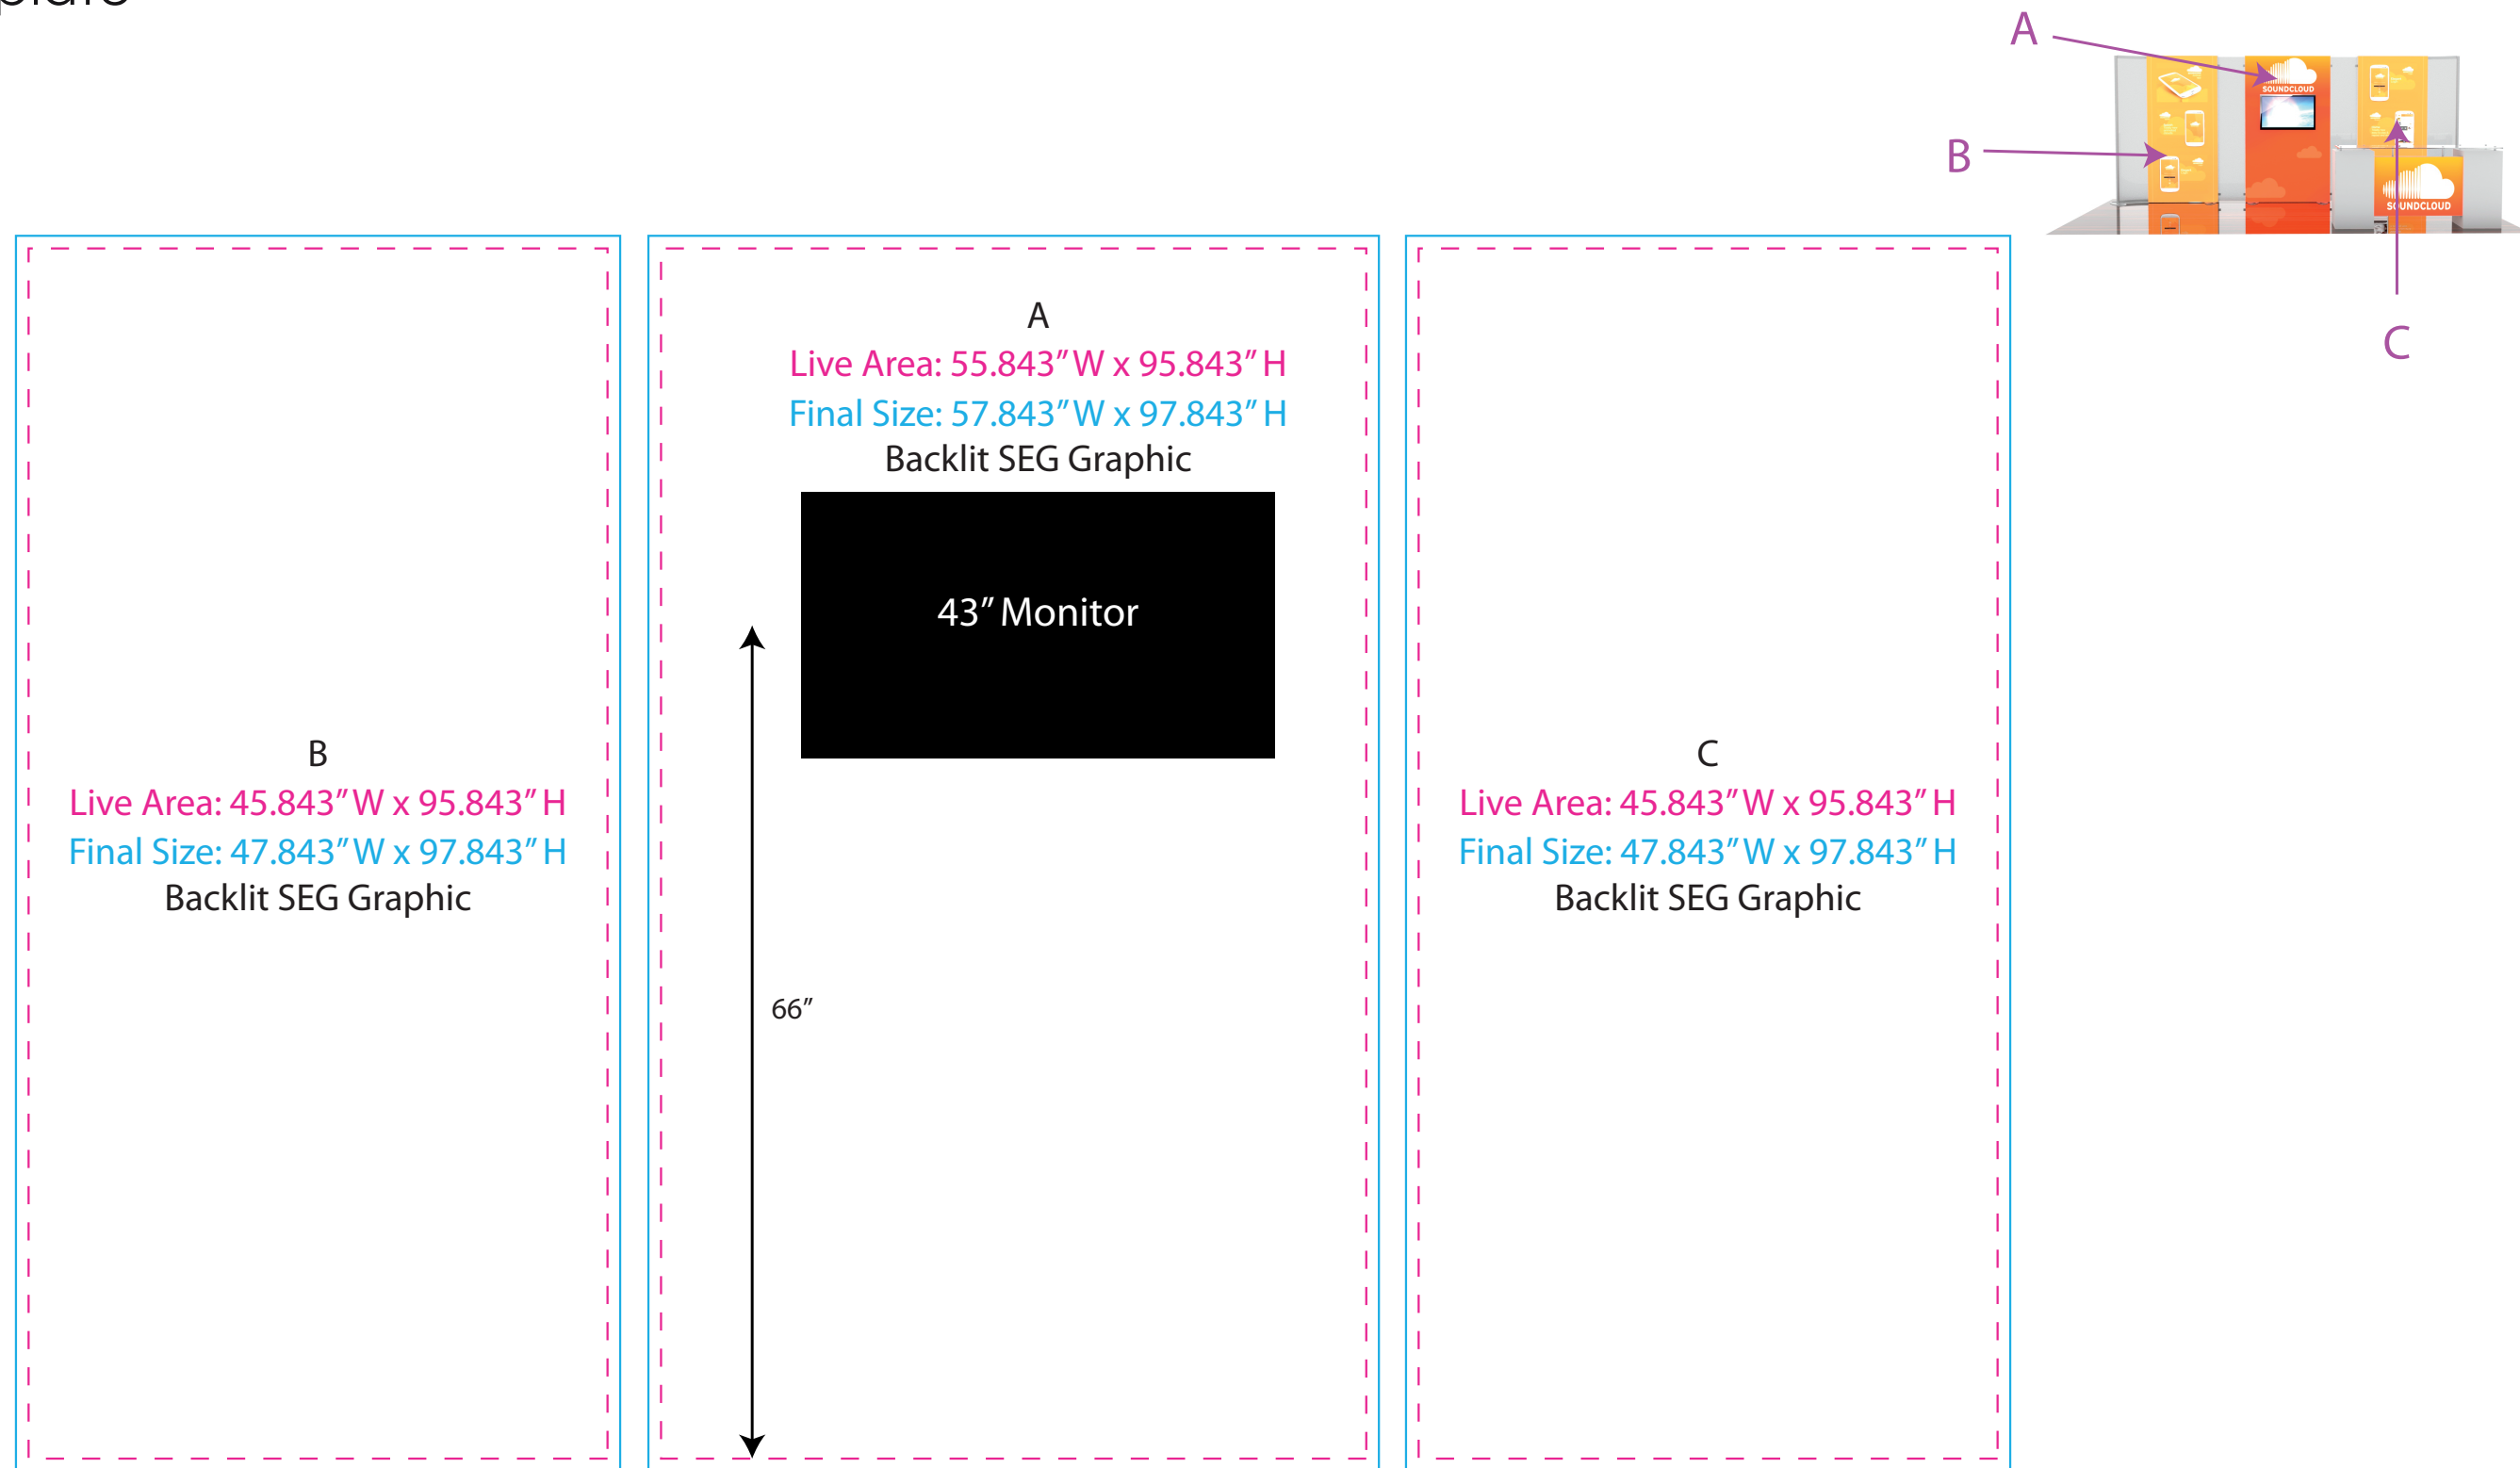

Graphic Template

NOTE: All Raster Art (jpg, tiff,psd, png, etc.) must be at least 100 dpi at print size.
Standard kits are often customized. Please check with Customer Service to ensure that this template matches your specific job.